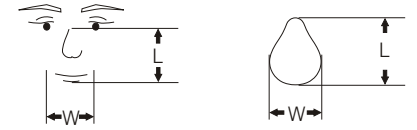

www.pmiusa.biz

Size	Length (mm)	Width (mm)	Length (inch)	Width (inch)
Small	101.95	78.36	4.01	3.09
Medium	119.13	92.85	4.69	3.66
Large	124.56	97.85	4.90	3.85

Medium 7800-M

Small 7800-S

Large 7800-L

Zzz-MASK
FULL FACE MASK